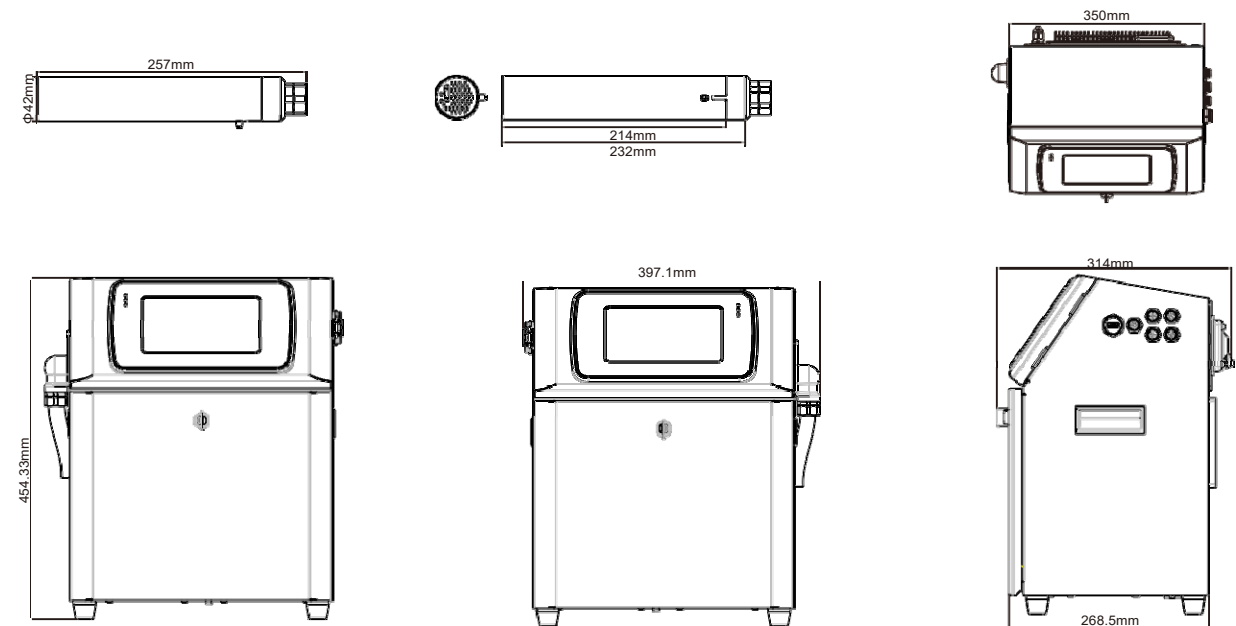

<b>Printing Performance</b> 1-3 lines (7X5matrix) 1-4 lines (5X5matrix) Maximum speed=450m/min@5X5	<b>Nozzle</b> 60 microns
<b>Font matrix</b> 5X5,7X5,9x7,12X9,16X11,19X14, 24X17	<b>Umbilical length</b> Super soft, length 3m
<b>Character Height</b> 1-15mm,depending on the font	<b>Printing direction</b> 360° all-round printing
<b>Printing Distance</b> 2mm to 30 mm Best : 10mm	<b>Cartridge volume</b> Ink (500ml) Make-up (750ml)
<b>Inkjet character</b> English, Arabic numbers, bar code, serial number, automatic date, use- defined characters, special logo,2D bar code(Data Matrix ,QR Code)	<b>Temperature/Humidity range</b> 0-45°C 0-95% relative humidity, non-condensing
<b>I/O connection</b> Ethernet,USB,R485	<b>Power</b> AC100-240V 50/60Hz 60VA
<b>Memory space</b> 1000 messages	<b>Net weight</b> 17KG
<b>Industrial protection</b> IP65	<b>Dimension</b> 397X314X454mm